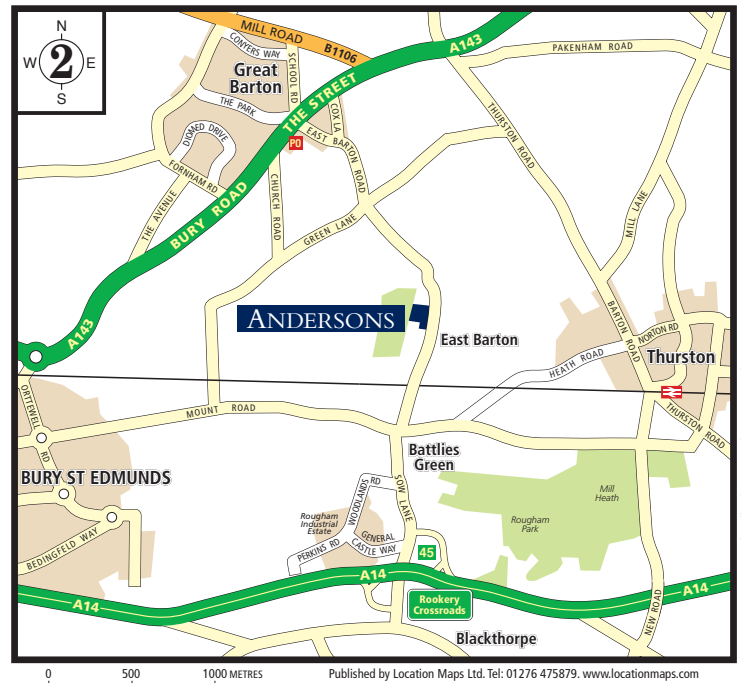

From the South: A134 into Bury St Edmunds. Exit to Thetford, Diss & Gt Barton & Sugar factory. Continue onto next roundabout and straight over sign posted Diss & Gt Barton. Straight over mini roundabout. On entering Great Barton, you will pass the Post Office Stores on your right, turn immediately right just after the pedestrian lights into East Barton Road. Travel 1.5 miles, just after the double bend, East Barton Barns can be found on the right hand side. The entrance is between the two Leylandii hedges, parking on the left.

From the West: On A14 pass sugar factory, exit at the Rookery Crossroads (Jct 45, Great Barton) and at the end of the slip road turn right into Sow Lane. Straight over cross roads, travel 0.5 miles (just as you see the slippery road sign ahead on the right); East Barton Barns can be found on the left hand side. The entrance is between the two Leylandii hedges, parking on the left.

From the East: On A14, exit at the Rookery Crossroads (Jct 45, Great Barton) and at the end of the slip road turn left into Sow Lane. Straight over cross roads, travel 0.5 miles (just as you see the slippery road sign ahead on the right); East Barton Barns can be found on the left hand side. The entrance is between the two Leylandii hedges, parking on the left.

ANDERSONS

ANDERSONS EASTERN

EAST BARTON BARNs
GREAT BARTON
BURY ST EDMUNDS
SUFFOLK IP31 2QY
TELEPHONE: 01284 787830
FAX: 01284 788494

the
FARM *business*
CONSULTANTS