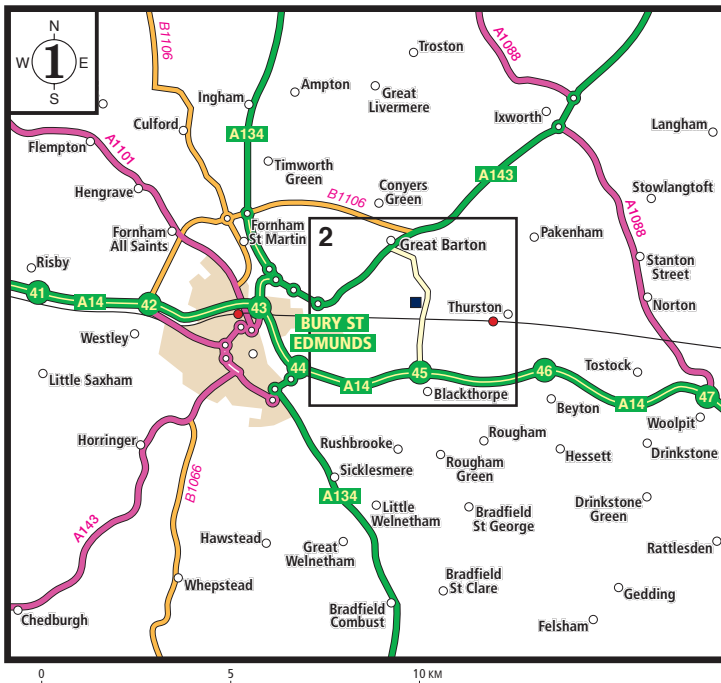

From the South: A134 into Bury St Edmunds. Exit to Thetford, Diss & Gt Barton & Sugar factory. Continue onto next roundabout and straight over sign posted Diss & Gt Barton. Straight over mini roundabout. On entering Great Barton, you will pass the Post Office Stores on your right, turn immediately right just after the pedestrian lights into East Barton Road. Travel 1.5 miles, just after the double bend, East Barton Barns can be found on the right hand side. The entrance is between the two Leylandii hedges, parking on the left.

From the West: On A14 pass sugar factory, exit at the Rookery Crossroads (Jct 45, Great Barton) and at the end of the slip road turn right into Sow Lane. Straight over cross roads, travel 0.5 miles (just as you see the slippery road sign ahead on the right); East Barton Barns can be found on the left hand side. The entrance is between the two Leylandii hedges, parking on the left.

From the East: On A14, exit at the Rookery Crossroads (Jct 45, Great Barton) and at the end of the slip road turn left into Sow Lane. Straight over cross roads, travel 0.5 miles (just as you see the slippery road sign ahead on the right); East Barton Barns can be found on the left hand side. The entrance is between the two Leylandii hedges, parking on the left.

ANDERSONS

ANDERSONS EASTERN

EAST BARTON BARNs
GREAT BARTON
BURY ST EDMUNDS
SUFFOLK IP31 2QY
TELEPHONE: 01284 787830
FAX: 01284 788494

the
FARM *business*
CONSULTANTS